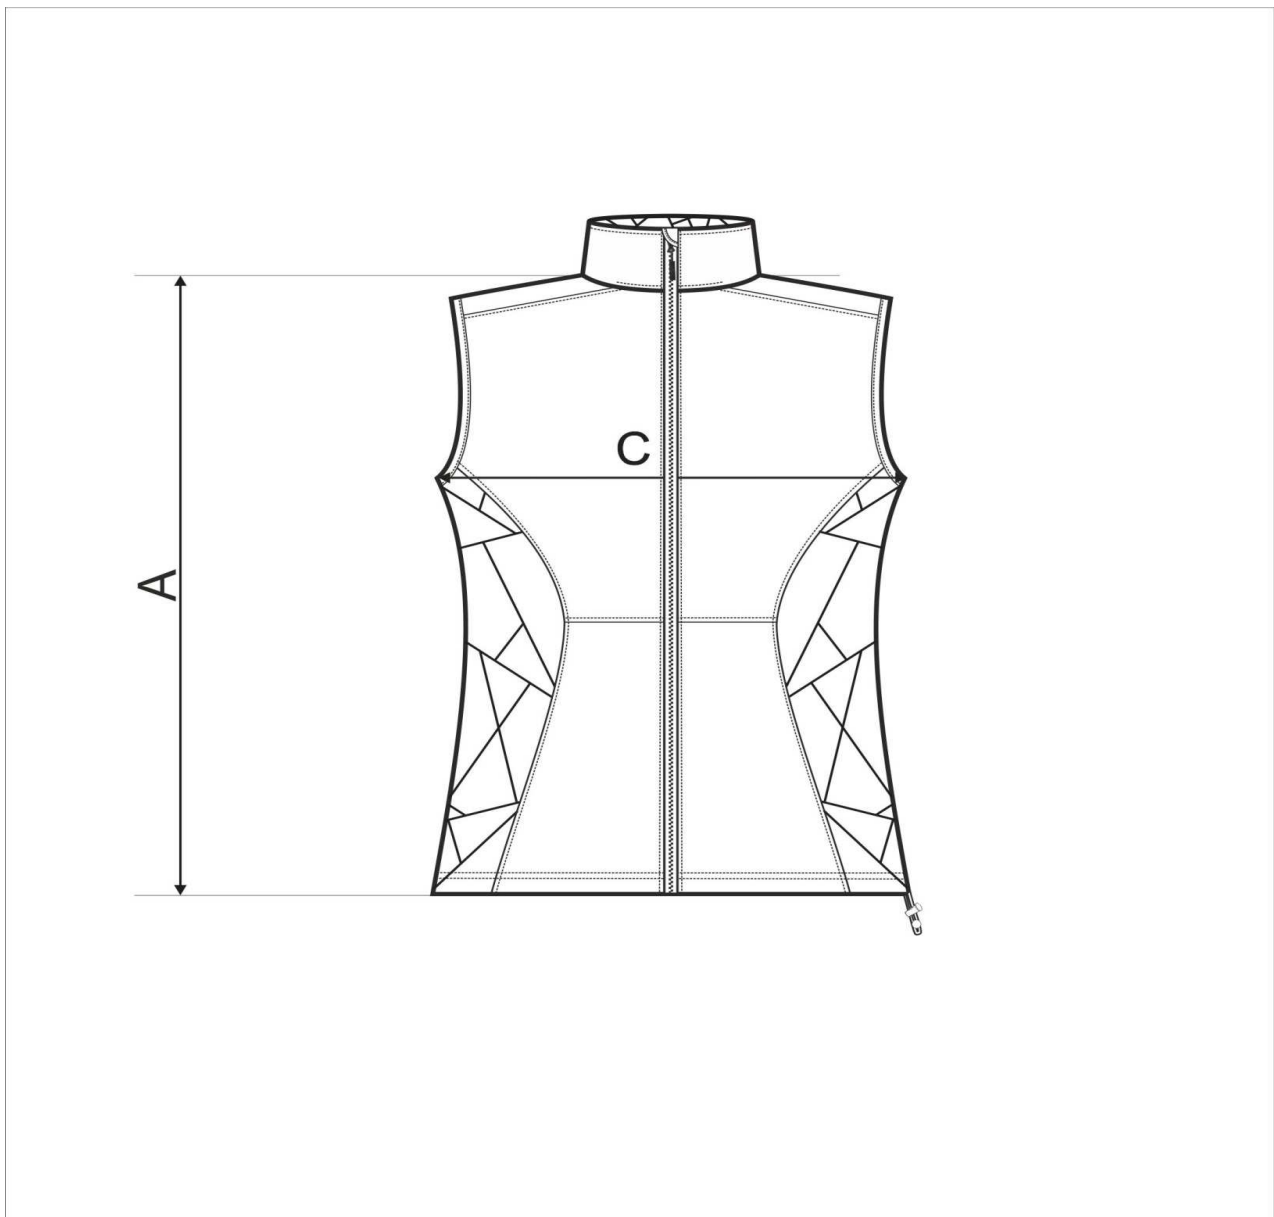

SIZE SPECIFICATION							ORIGINAL	
Commodity	Ladies Vest Vision							
Code	516							
size [cm]		S	M	L	XL	2XL		
A		61	62	63	64	65		
C		46	50	54	60	66		

All size specifications listed are in cm. Accepted tolerance of up to +/- 5%.

SIZE SPECIFICATION							NEW
Commodity	Ladies Vest Vision						
Code	516						
size [cm]	S	M	L	XL	2XL		
A	61	62	63	64	65		
C	46	50	54	60	66		

All size specifications listed are in cm. Accepted tolerance of up to +/- 5%.